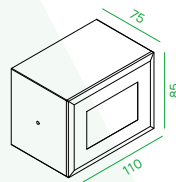

KIT/241/..

Code
KIT/241/BI
KIT/241/GR
KIT/241/NA

Accessorio per installazione a parete. Corpo in alluminio pressofuso verniciato bianco, grigio o antracite. Apparecchio LED 241 da ordinare separatamente.

Accessory for wall installation. White, grey or anthracite painted die-cast aluminium body. LED fitting 241 to be ordered separately.

Accessoire pour installation au mur. Corps en aluminium peint blanc, gris ou anthracite. Appareil LED 241 à commander séparément.

Zubehöre zur Wandinstallation. Gehäuse aus weiss, grau oder anthrazit lackiertem Aluminium-Druckguss. LED 241 separat zu bestellen.