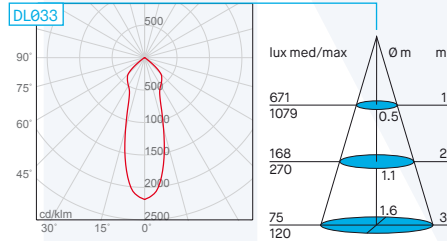

Complementi indispensabili per DL033, da ordinare separatamente – Essential components for DL033, to be ordered separately
Compléments indispensables pour DL033, à commander séparément – Wesentliche Ergänzungen für DL033 sind separat zu bestellen

Code of shade	Descrizione	Description	Description	Beschreibung
DISCO33/BI/BI	Ø330mm bianco	Ø330mm white	Ø330mm blanc	Ø330mm weiss
DISCO33/BI/AR	Ø330mm bianco e arancio	Ø330mm white and orange	Ø330mm blanc et orange	Ø330mm weiss und orange
DISCO33/NE/BI	Ø330mm nero e bianco	Ø330mm black and white	Ø330mm noir et blanc	Ø330mm schwarz und weiss
DISCO33/NE/BR	Ø330mm nero e bronzo	Ø330mm black and bronze	Ø330mm noir et bronze	Ø330mm schwarz und bronz